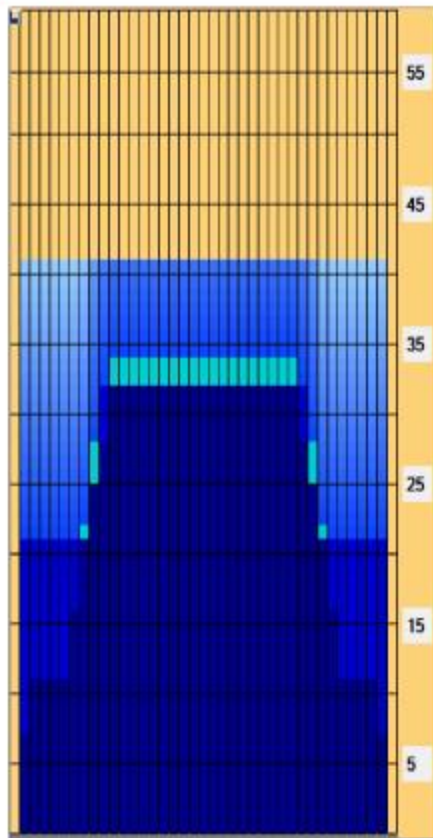

# 2017 Youth London International

Oil Pattern Distance:	41 Feet	Reverse Brush Drop:	41 Feet	Oil Per Board:	45 uL
Forward Oil Total:	19,935 mL	Reverse Oil Total:	7,92 mL	Volume Oil Total:	27,855 mL
Forward Boards Crossed:	443 Boards	Reverse Boards Crossed:	176 Boards	Total Boards Crossed:	619 Boards

Conditioner:  
Brunswick Devy  
v30

TransferType:  
Transfer Brush

Forward

Reverse

Combined

Buff

Item	3L-7L:18L-18R	8L-12L:18L-18R	13L-17L:18L-18R	18L-18R:17R-13R	18L-18R:12R-8R	18L-18R:7R-3R
Description	Outside Track/Middle	Middle Track/Middle	Inside Track/Middle	Middle: Inside Track	Middle: Middle Track	Middle: Outside Track
Track Zone Ratio	2.02	1.14	1	1	1.14	2.02